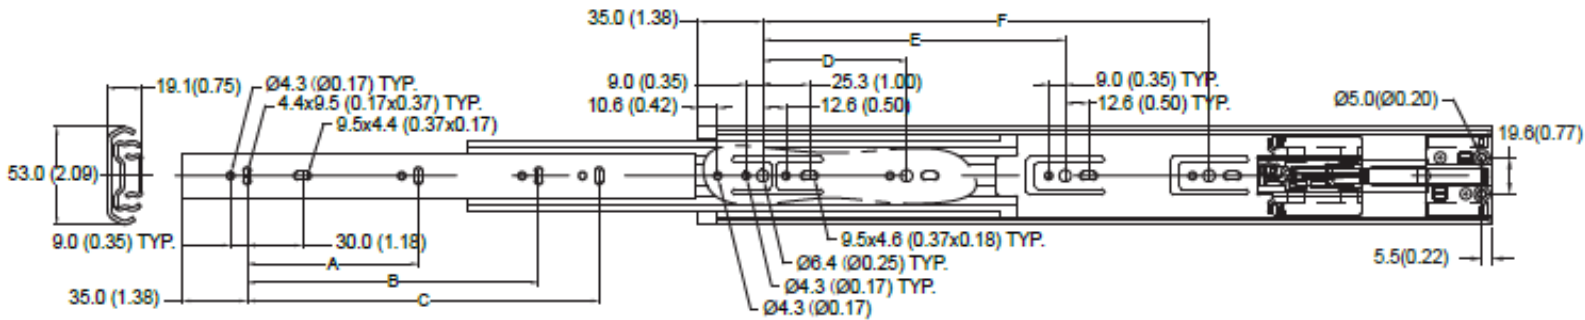

KingSlide Sidemount Series

AD52 - Heavy Duty, Silent Soft-Closing KingSlide

Specifications

Length: 12"-24" (302mm-602 mm)
Height: 53 mm (2.09")
SideSpace: 19.1 mm (+0.5mm-0mm)
Travel: Full Extension
Mount: Sidemount
Load: 68 kg (150 lb.) Pair
Disconnect: Lever Disconnect
Finish: Clear Zinc or Black
Material: Cold Rolled Steel
Packaging: 5 pairs/carton

Applications

- Wide Lateral File Drawers
- Large Storage Drawers
- Toolbox

Full Extension Slide

Sidemount Slides Series

Dimensional Specifications

Space Requirements

Note: Holes other than those shown may be in the slide member at King Slide's option and may change without notice.

Item No.	Total Length mm (inch)	Slide Travel mm (inch)	Loading Capacity kg (lb) / pair	Holes Position mm (inch)						
				A	B	C	D	E	F	
AD52-300	302.0 (11.89)	265.4 (10.31)	55.0 (120.0)	87.0 (3.42)	▲ 168.0 (6.61)	▲	96.0 (3.78)	●	—	—
AD52-350	352.0 (13.86)	340.0 (13.23)	55.0 (120.0)	128.0 (5.04)	▲ 218.0 (8.58)	▲	128.0 (5.04)	●	—	—
AD52-400	402.0 (15.83)	398.0 (15.67)	64.0 (140.0)	128.0 (5.04)	256.0 (10.08)	—	128.0 (5.04)	●	192.0 (07.56)	—
AD52-450	452.0 (17.80)	448.0 (17.64)	68.0 (150.0)	128.0 (5.04)	320.0 (12.60)	—	128.0 (5.04)	●	256.0 (10.08)	—
AD52-500	502.0 (19.76)	498.0 (19.61)	66.0 (145.0)	128.0 (5.04)	224.0 (08.82)	▲ 343.0 (13.50)	128.0 (5.04)	●	256.0 (10.08)	—
AD52-550	552.0 (21.73)	548.0 (21.57)	64.0 (140.0)	128.0 (5.04)	256.0 (10.08)	384.0 (15.12)	128.0 (5.04)	●	224.0 (08.82)	320.0 (12.60)
AD52-600	602.0 (23.70)	598.0 (23.54)	59.0 (130.0)	128.0 (5.04)	288.0 (11.34)	416.0 (16.38)	128.0 (5.04)	●	224.0 (08.82)	352.0 (13.86)

Ordering

Item	Description
280-1213	AD52 - 18" Soft-Close Full Extension
280-1214	AD52 - 20" Soft-Close Full Extension
280-1215	AD52 - 22" Soft-Close Full Extension

Drawer