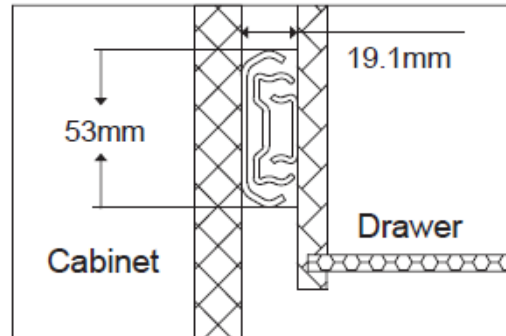

KingSlide Sidemount Series

AD52 - Heavy Duty, Silent Soft-Closing KingSlide

Specifications

Length: 12"-24" (302mm-602 mm)
Height: 53 mm (2.09")
SideSpace: 19.1 mm (+0.5mm-0mm)
Travel: Full Extension
Mount: Sidemount
Load: 68 kg (150 lb.) Pair
Disconnect: Lever Disconnect
Finish: Clear Zinc or Black
Material: Cold Rolled Steel
Packaging: 5 pairs/carton

Applications

- Wide Lateral File Drawers
- Large Storage Drawers
- Toolbox

Full Extension Slide

Sidemount Slides Series

Dimensional Specifications

Space Requirements

Note: Holes other than those shown may be in the slide member at King Slide's option and may change without notice.

Item No.	Total Length mm (inch)	Slide Travel mm (inch)	Loading Capacity kg (lb) / pair	Holes Position mm (inch)						
				A	B	C	D	E	F	
AD52-300	302.0 (11.89)	265.4 (10.31)	55.0 (120.0)	87.0 (3.42)	▲ 168.0 (6.61)	▲	96.0 (3.78)	●	—	—
AD52-350	352.0 (13.86)	340.0 (13.23)	55.0 (120.0)	128.0 (5.04)	▲ 218.0 (8.58)	▲	128.0 (5.04)	●	—	—
AD52-400	402.0 (15.83)	398.0 (15.67)	64.0 (140.0)	128.0 (5.04)	256.0 (10.08)	—	128.0 (5.04)	●	192.0 (07.56)	—
AD52-450	452.0 (17.80)	448.0 (17.64)	68.0 (150.0)	128.0 (5.04)	320.0 (12.60)	—	128.0 (5.04)	●	256.0 (10.08)	—
AD52-500	502.0 (19.76)	498.0 (19.61)	66.0 (145.0)	128.0 (5.04)	224.0 (08.82)	▲ 343.0 (13.50)	128.0 (5.04)	●	256.0 (10.08)	—
AD52-550	552.0 (21.73)	548.0 (21.57)	64.0 (140.0)	128.0 (5.04)	256.0 (10.08)	384.0 (15.12)	128.0 (5.04)	●	224.0 (08.82)	320.0 (12.60)
AD52-600	602.0 (23.70)	598.0 (23.54)	59.0 (130.0)	128.0 (5.04)	288.0 (11.34)	416.0 (16.38)	128.0 (5.04)	●	224.0 (08.82)	352.0 (13.86)

Ordering

Item	Description
280-1213	AD52 - 18" Soft-Close Full Extension
280-1214	AD52 - 20" Soft-Close Full Extension
280-1215	AD52 - 22" Soft-Close Full Extension

Drawer